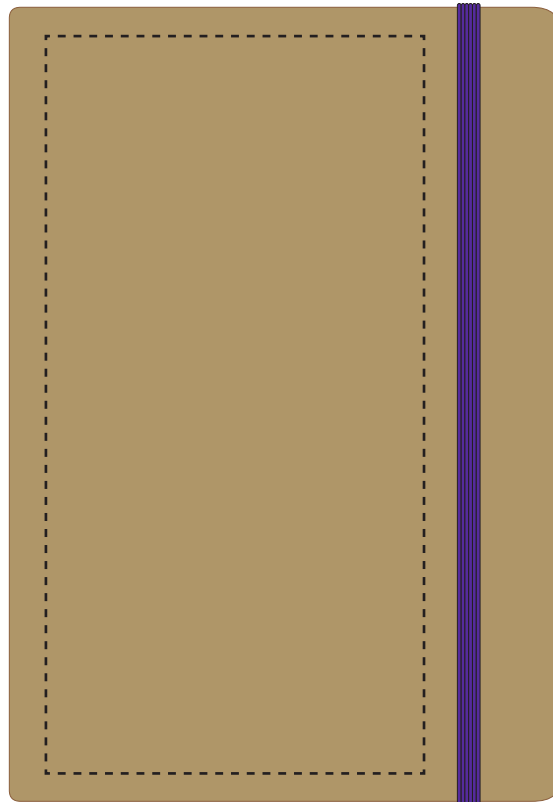

Your Ref:	Quantity:	Product Code: QS0545
Our Ref:	Version: 1	Product Colour: PURPLE

PRINTING CONCERNS: SMALL DETAILS WILL FILL**PRODUCT INFO: DUE TO THE NATURE OF THE PRODUCT THE PRINT POSITION MAY VARY BY 2 - 3 MM**

We stock this item in the following colours

**PANTONE REFERENCE(S)**

Full colour printing

Product Image for visualisation
- colours may vary

ARTWORK SCALE 50%

- CENTRED TO PRINT AREA
- CENTRED TO NOTEBOOK

The dashed line is to demonstrate print area and will not appear on your printed item